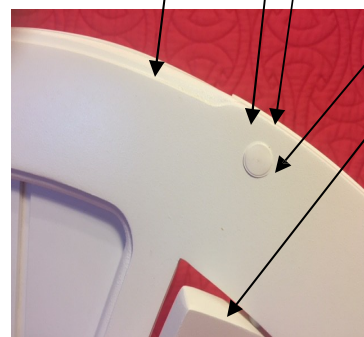

New
All -N-One Sample Kit
SK-19
 Light Weight

Our new one piece totally redesigned Sample Kit showcases every feature in a simple light weight 24" x 12" Arch. Our Non-Movable Sunburst, Slatburst, and Blackout Styles are displayed with an outside mounted frame. The Custom Operable Arch is shown as a inside mounted arch (not routed) with the required mounted strip attached to the arch. This exclusive sample has it All-n-One.

Front of Arch Painted American White

Arch Styles

- Blackout 1/4" groove not cut through
- Slatburst 1/8" on a 45' angle
- Sunburst 1/4" groove

Mounting Strip Painted American Off-White

Side View
 (only 1" thick)

- Arch Mounts
- outside mount (routed)
- inside mount (not routed)
- mounting strip (on back side)
- mounting screw cap

Custom Operable Arch