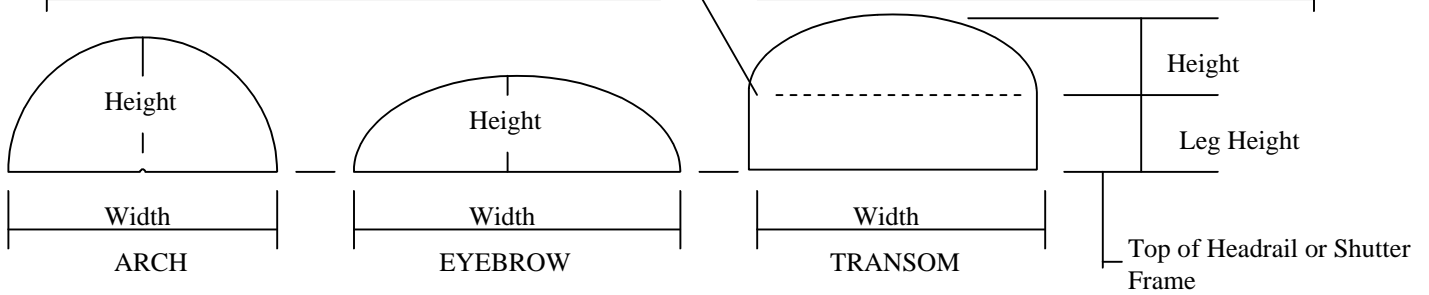

How To Measure

By

American Arches

We recommend that you order your arched products after careful consideration of the location of all blinds, shutters etc. to prevent any difficulty measuring your arch opening.

Always use a steel measure and take measurements to the 1/8th inch.
 Always measure and record the ***actual inside*** measurement of the arch opening.

Please note that the **start of the arch curve** to the top is the most important dimension needed.