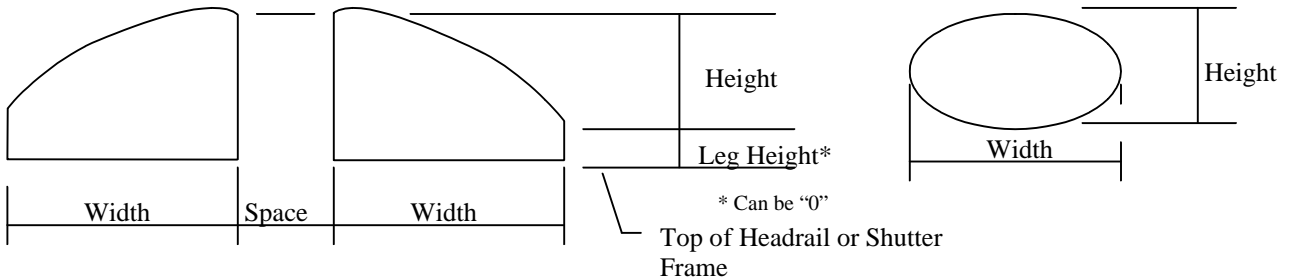

How To Measure

By

American Arches

We recommend that you order your arched products after careful consideration of the location of all blinds, shutters etc. to prevent any difficulty measuring your arch opening.

Always use a steel measure and take measurements to the 1/8th inch.
 Always measure and record the ***actual inside*** measurement of the arch opening.

Please note that the **start of the arch curve** to the top is the most important dimension needed.